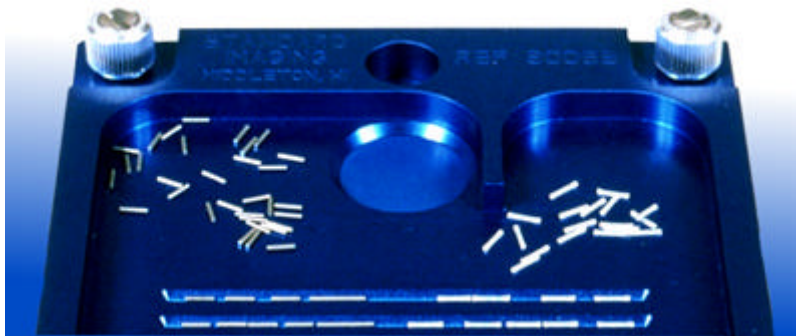

SEED ALIGNMENT TRAY

**Aligns seeds and
spacers for easy access**

- Seeds can all be aligned in one direction for easy pick up by SeedVac™.
- Uniform alignment reduces arm movement.
- Uniform alignment speeds the entire needle loading procedure.
- Six grooves are provided for easy access of seeds or spacers.
- Interfaces with the Seed Sterilization and Sorting Tray for protection from radiation.
- All seeds are stored inside the tray and accessed as needed.
- Seeds are simply scooped out of the tray wells and slid into position using the provided spatula.

The Seed Alignment Tray connected to the Seed Sterilization and Sorting Tray. A SeedVac™ is picking up the seeds.

The Seed Alignment Tray with the seeds and spacers ready for loading.