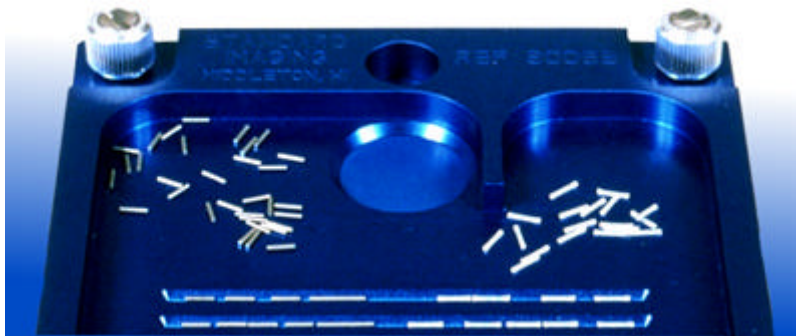

## SEED ALIGNMENT TRAY

**Aligns seeds and  
spacers for easy access**

- Seeds can all be aligned in one direction for easy pick up by SeedVac™.
- Uniform alignment reduces arm movement.
- Uniform alignment speeds the entire needle loading procedure.
- Six grooves are provided for easy access of seeds or spacers.
- Interfaces with the Seed Sterilization and Sorting Tray for protection from radiation.
- All seeds are stored inside the tray and accessed as needed.
- Seeds are simply scooped out of the tray wells and slid into position using the provided spatula.

The Seed Alignment Tray connected to the Seed Sterilization and Sorting Tray. A SeedVac™ is picking up the seeds.

The Seed Alignment Tray with the seeds and spacers ready for loading.